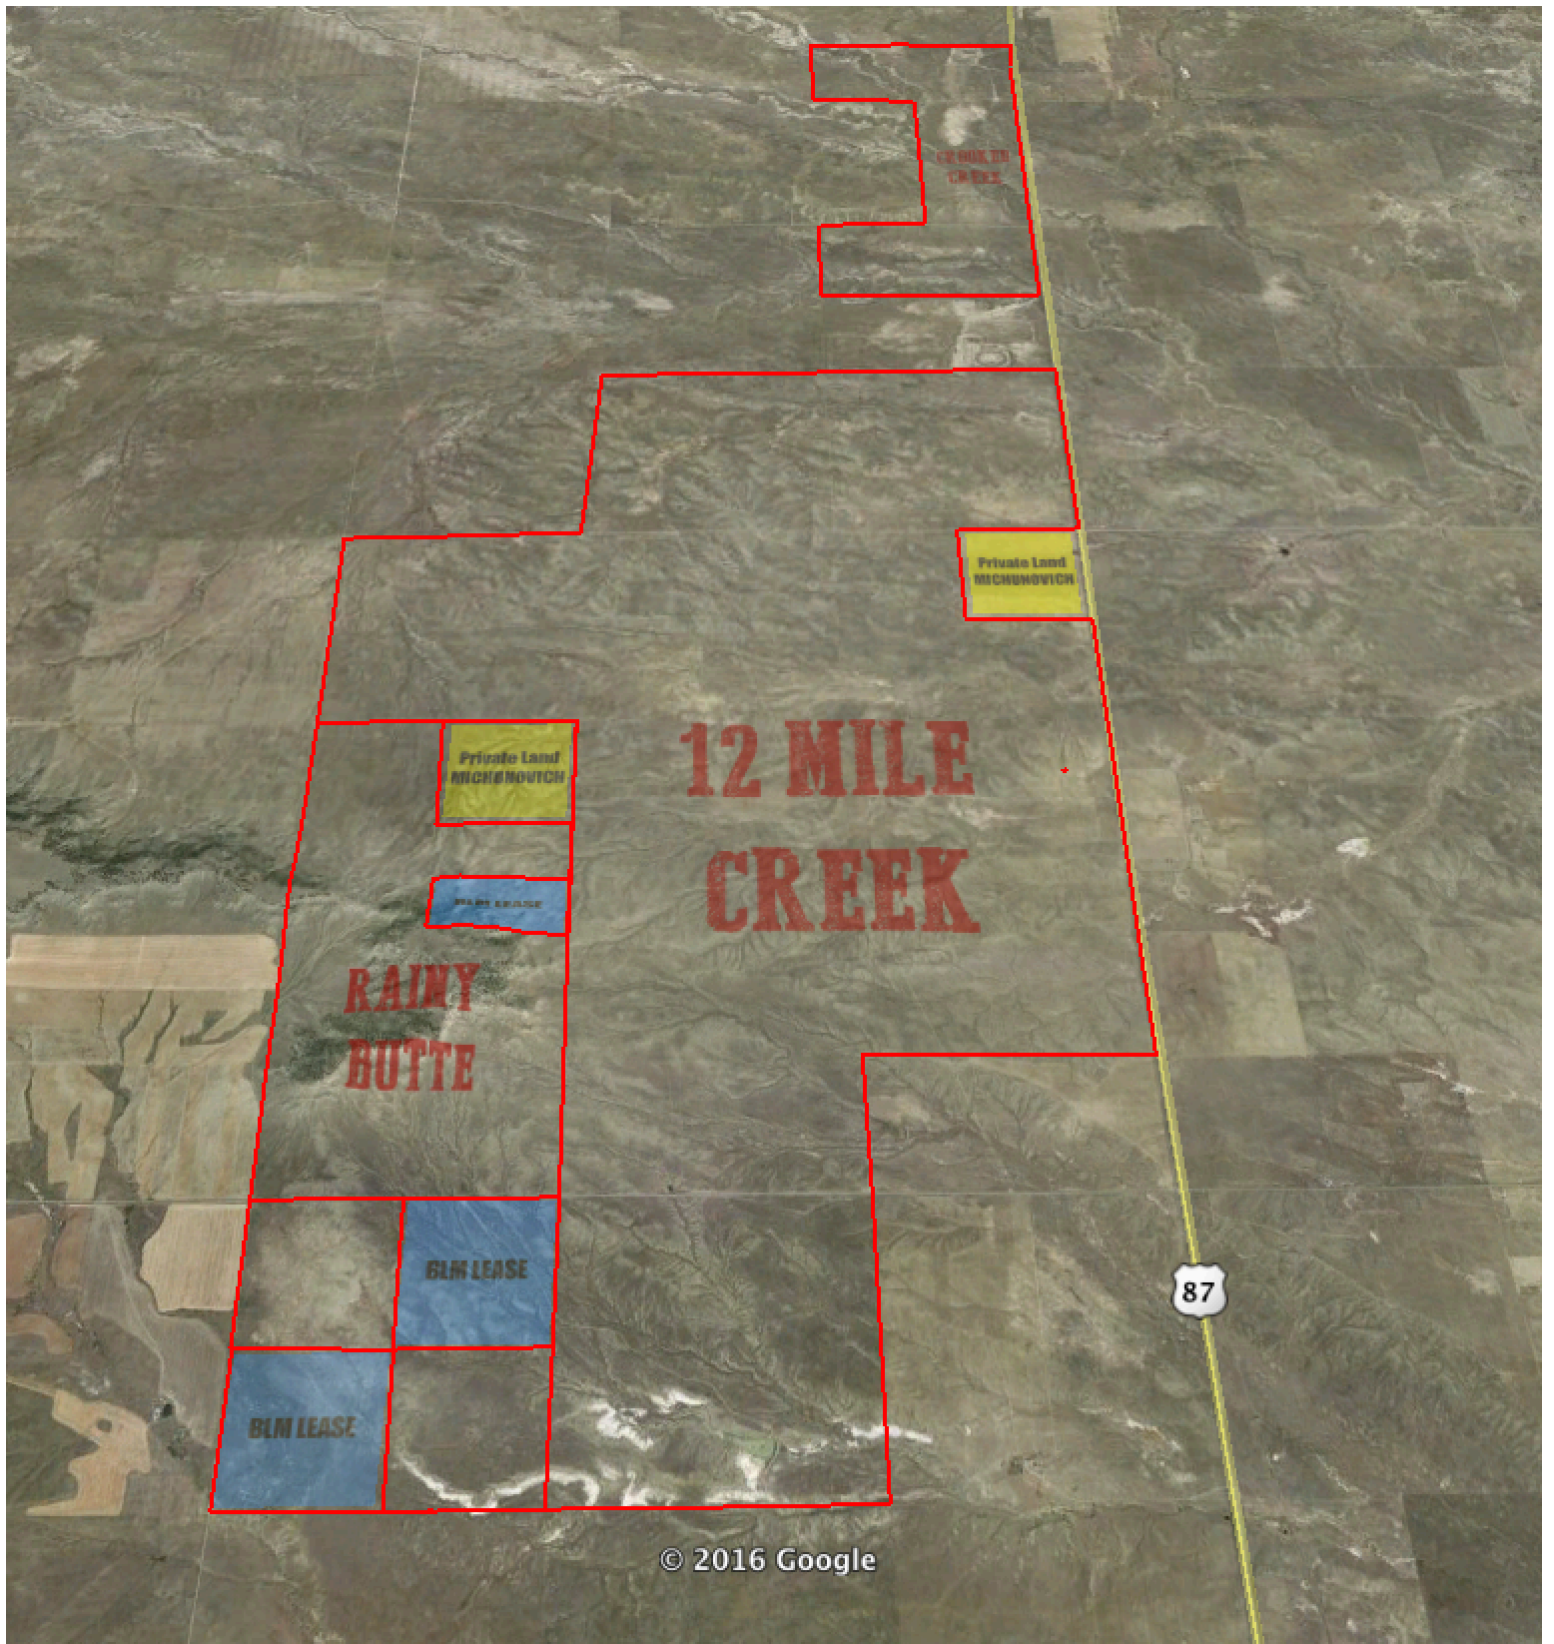

BLM LEASE

**RAINY
BUTTE**

87

Private Land
MICHUNOVICH

Private Land
MICHUNOVICH

BLM LEASE

12 MILE
CREEK

RAINY
BUTTE

BLM LEASE

BLM LEASE

© 2016 Google

Roundup Rd

**CROOKED
CREEK**

© 2016 Google

87

Roundup Rd

12 MILE CREEK

Private Land RICHMOND

12 MILE CREEK

Private Land RICHMOND

BLM LEASE

RAINY BUTTE

BLM LEASE

BLM LEASE

LEASE

RAINY
BUTTE

Shepherd-Acton Rd

**CROOKED
CREEK**

87
Roundup Rd

© 2016 Google

Roundup Rd

87