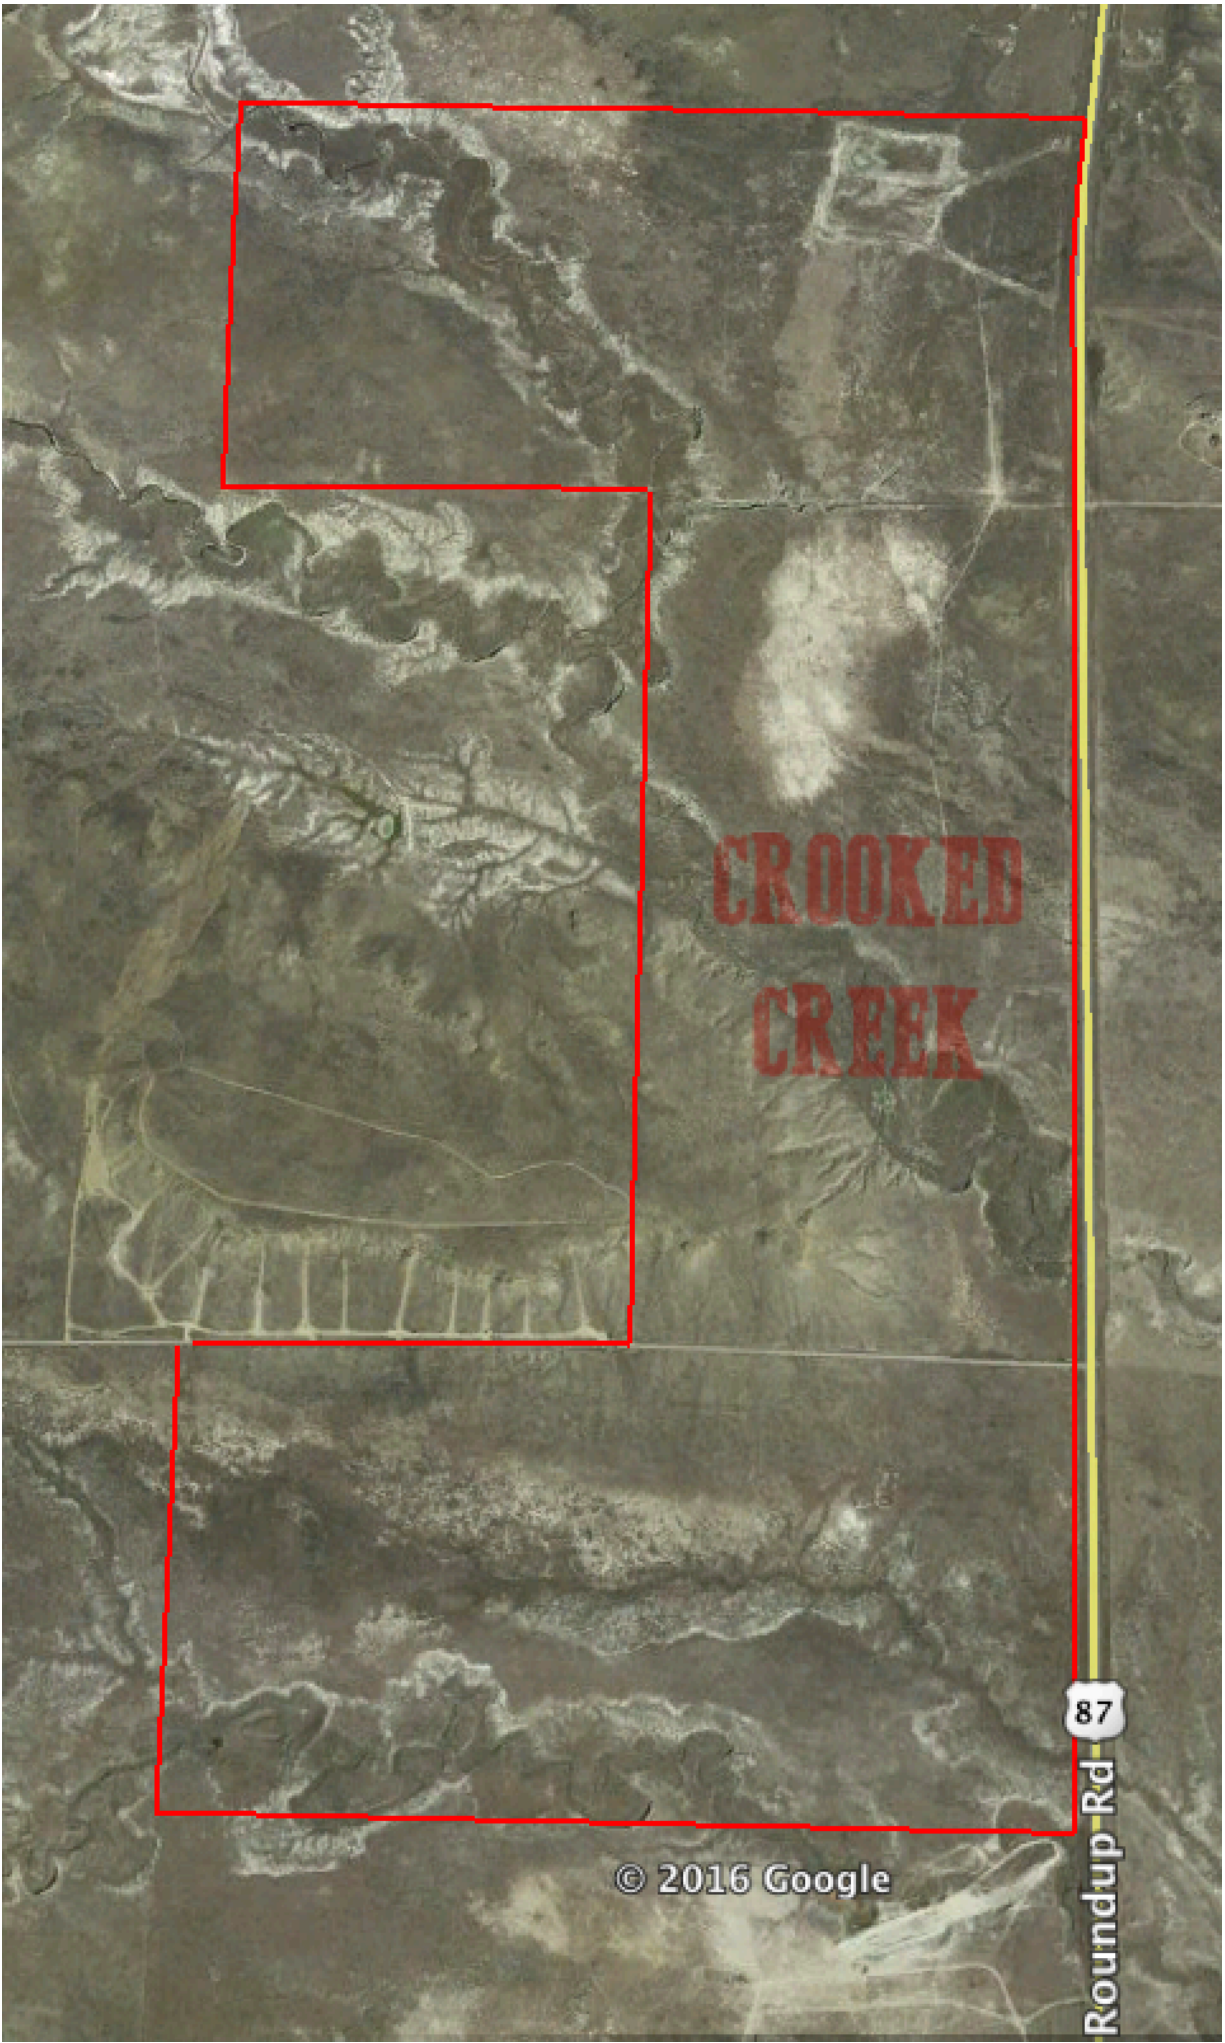

BLM LEASE

**RAINY
BUTTE**

87

Private Land
MICHUNOVICH

Private Land
MICHUNOVICH

BLM LEASE

12 MILE
CREEK

RAINY
BUTTE

BLM LEASE

BLM LEASE

© 2016 Google

Roundup Rd

**CROOKED
CREEK**

© 2016 Google

87

Roundup Rd

12 MILE CREEK

Private Land RICHMOND

12 MILE CREEK

Private Land RICHMOND

BLM LEASE

RAINY BUTTE

BLM LEASE

BLM LEASE

LEASE

RAINY
BUTTE

Shepherd-Acton Rd

**CROOKED
CREEK**

87
Roundup Rd

© 2016 Google

Roundup Rd

87