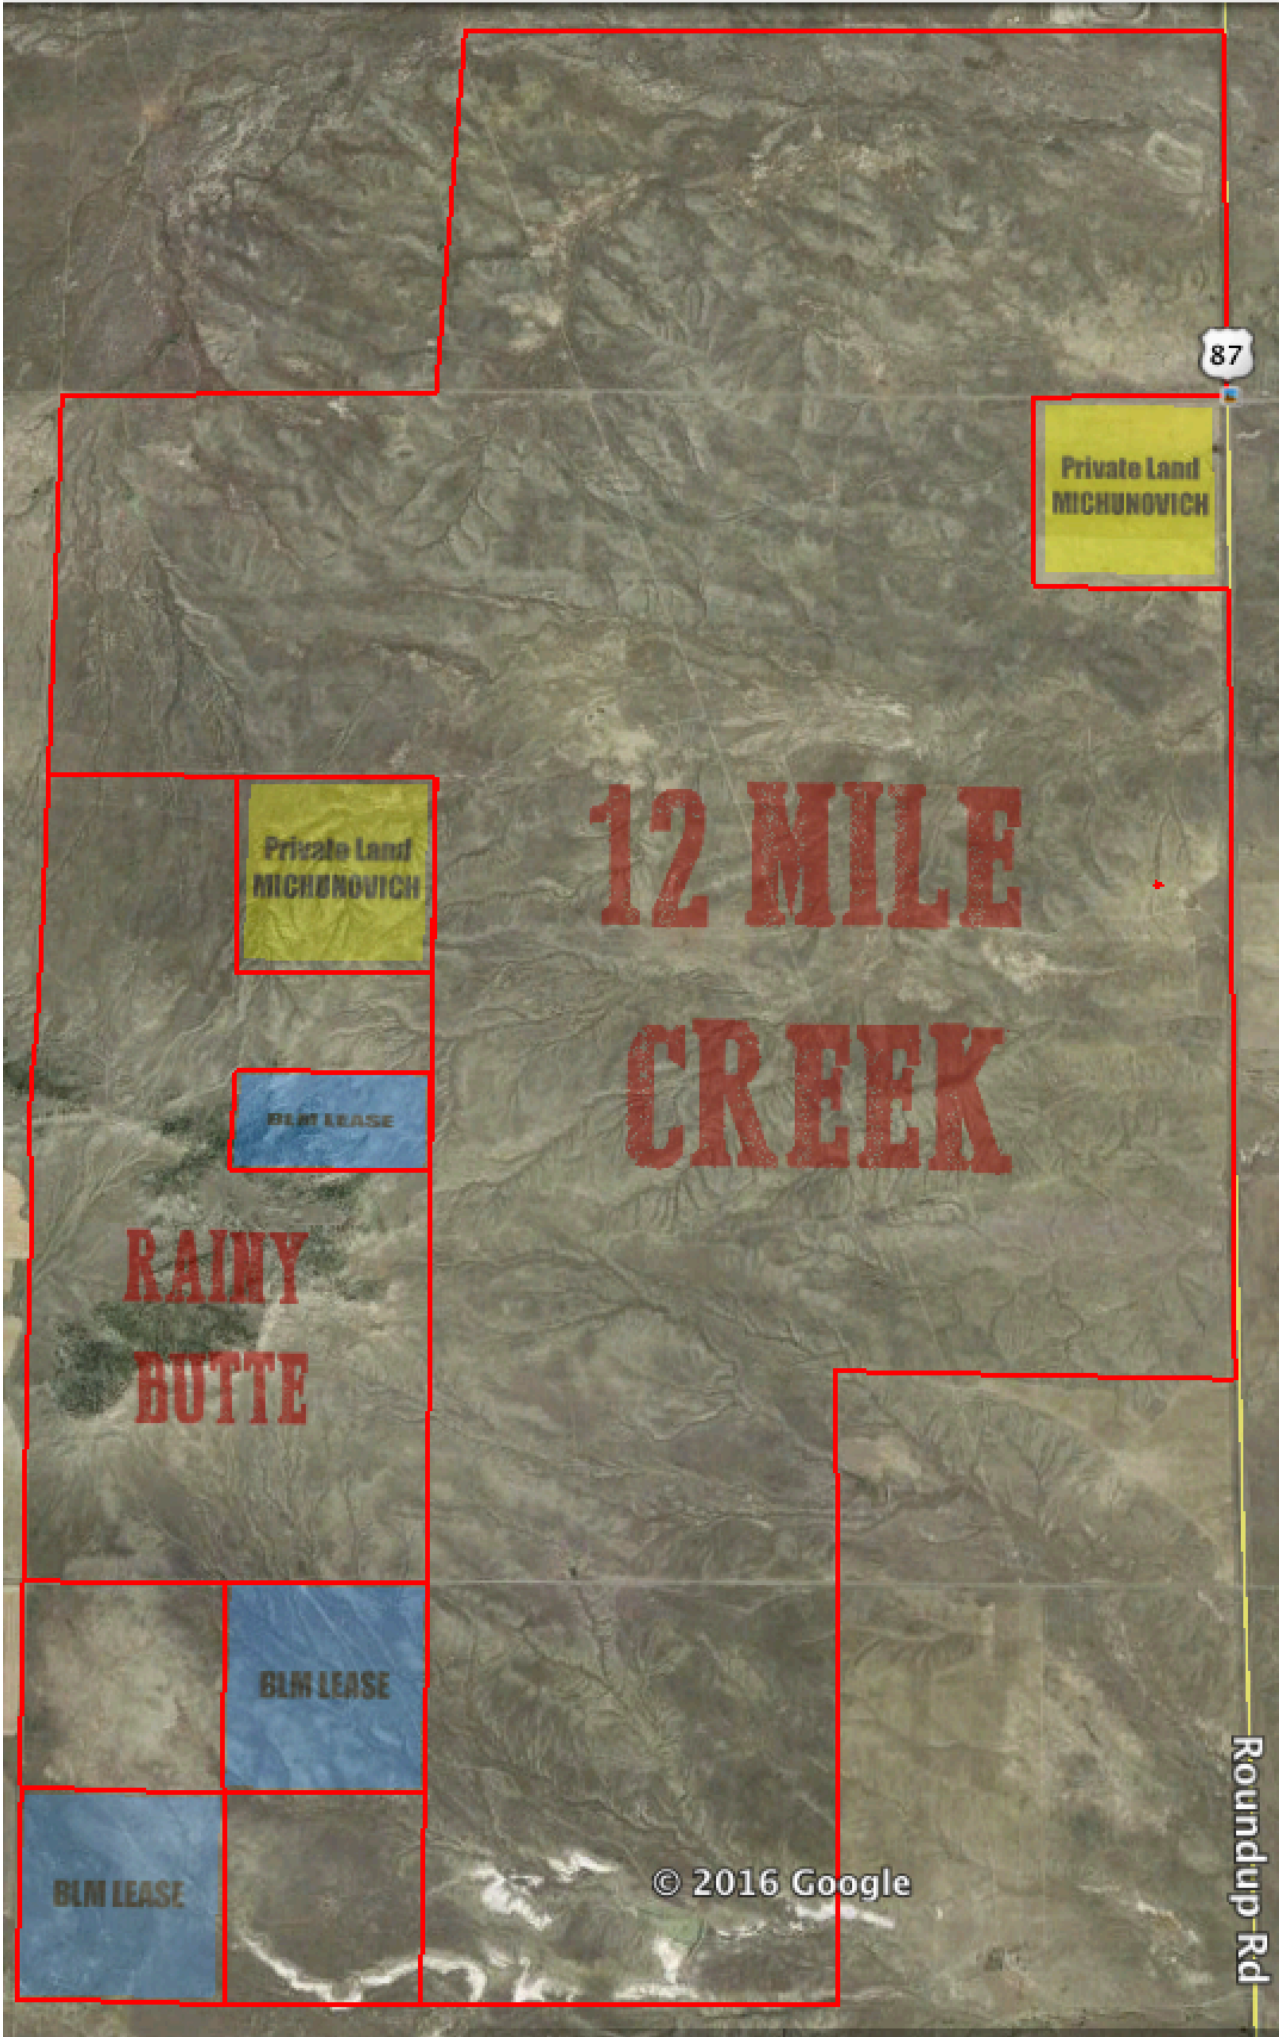

BLM LEASE

**RAINY
BUTTE**

87

Private Land
MICHUNOVICH

Private Land
MICHUNOVICH

BLM LEASE

12 MILE
CREEK

RAINY
BUTTE

BLM LEASE

BLM LEASE

© 2016 Google

Roundup Rd

**CROOKED
CREEK**

© 2016 Google

87

Roundup Rd

12 MILE CREEK

Private Land RICHMOND

12 MILE CREEK

Private Land RICHMOND

BLM LEASE

RAINY BUTTE

BLM LEASE

BLM LEASE

LEASE

RAINY
BUTTE

Shepherd-Acton Rd

**CROOKED
CREEK**

87
Roundup Rd

© 2016 Google

Roundup Rd

87